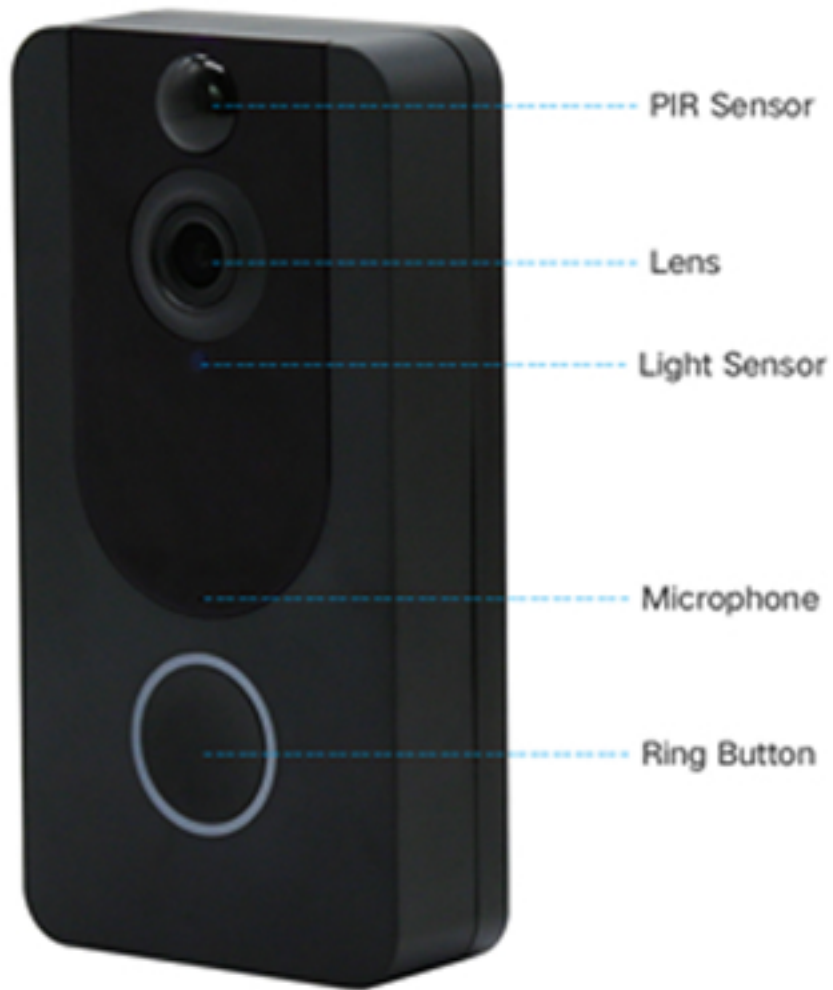

**EAGLEVISION**

**EAGLEVISION**

**EAGLEVISION**

**EAGLEVISION**

**EAGLEVISION**

Chip (CPU)	GM8135S, Built-in ARM926 @Max. 440MHz High Speed Video Coprocessor
sensor	GC2033 CMOS Sensor
Lens	140° Wide-Angle Camera Lens
Sensor performance	Support automatic white balance, automatic gain control, automatic backlight compensation
Signal to noise ratio	≥39dB
Minimum illumination	0.8Lux/F1.4 (Color mode) ,0.3Lux/F1.4 (Black and white mode)
Night Vision	Dual filter automatic switching, 6pcs 850nmΦ28Mil High power infrared light, Night vision 8 meters
Video format	H.264
Video Resolution/frames per seconds	1080P15fps
When to Record Video	<ol style="list-style-type: none"> <li>1. Motion detection triggered</li> <li>2. Push doorbell button</li> <li>3. Preview from APP</li> </ol>
battery type/capacity	18650 Li Battery / 2600mAH
Battery discharge time	2 months (2pcs batteries)
Network protocol	TCP/IP,HTTP,TCP,UDP,,DHCP,DNS,DDNS,NTP,RTP, P2P, etc.
WIFI	Support (802.11 b/g/n)
Memory	Support cloud storage (For now, the hardware doesn't support TF card storage)
Operating Voltage	DC: 5V 1.5A
Working current	365mA
Charging voltage	DC 5V / 1A
Storage temperature(°C)	(0°C~50°C)
Operating temperature (°C)	(-10~50°C)
Working humidity	<95%
Wake-up method	<ol style="list-style-type: none"> <li>1. Push doorbell button to wakes up</li> <li>2. wake up by PIR motion detection</li> <li>3. Wake up from APP</li> </ol>
Product Usage	When you have a visitor, you can see the view, talk with visitor, and record a short video. Without opening the door, you can know what is happening outside the house.
Features	<p>Wireless connection          ultra-low power consumption          remote active wake-up          Support multiple accounts at the same time</p>

# HD 1080P VIDEO DOORBELL

Video

Weather  
Resistant

PIR Sensor

Night Vision

Easy  
Set-up

WIFI  
Connection

Two-way  
Audio

Alert  
Pushing

166 degree

Powered by  
18650 battery

Cloud  
Space

Dimension

**EAGLEVISION**