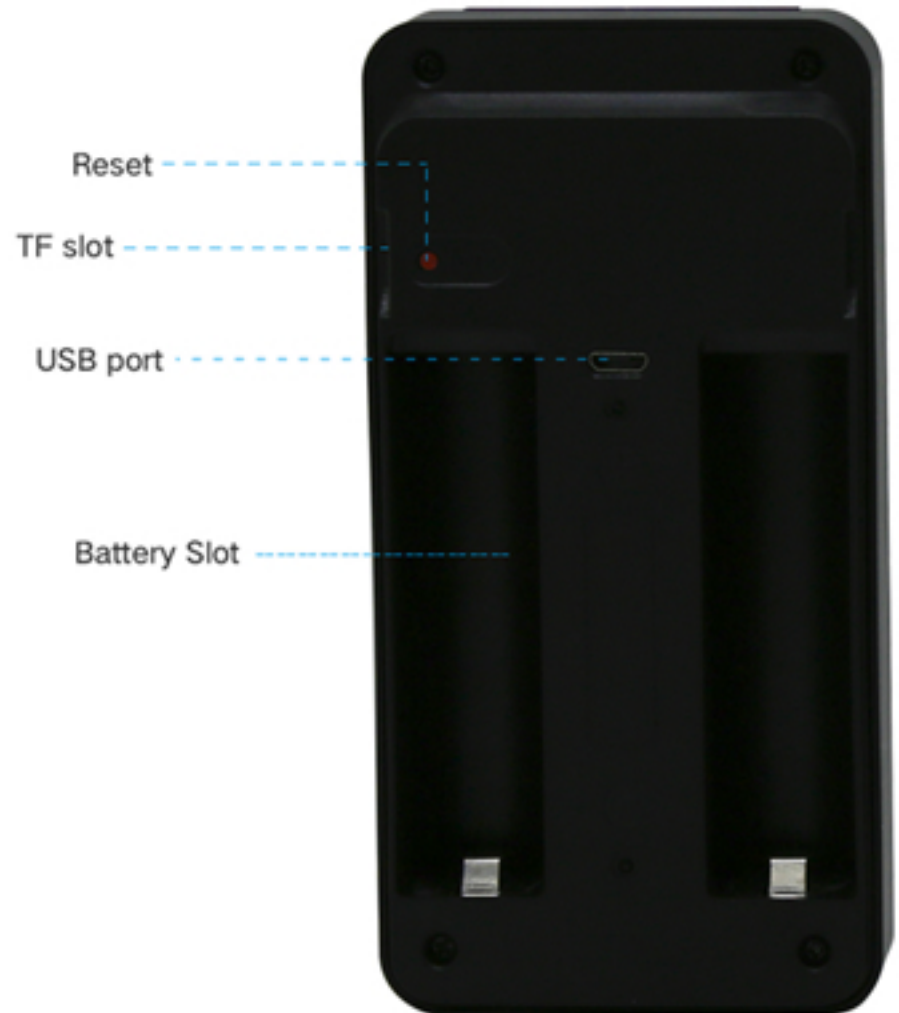

**EAGLEVISION**

**EAGLEVISION**

**EAGLEVISION**

**EAGLEVISION**

**EAGLEVISION**

Chip (CPU)	GM8135S, Built-in ARM926 @Max. 440MHz High Speed Video Coprocessor
sensor	GC2033 CMOS Sensor
Lens	140° Wide-Angle Camera Lens
Sensor performance	Support automatic white balance, automatic gain control, automatic backlight compensation
Signal to noise ratio	≥39dB
Minimum illumination	0.8Lux/F1.4 (Color mode) ,0.3Lux/F1.4 (Black and white mode)
Night Vision	Dual filter automatic switching, 6pcs 850nmΦ28Mil High power infrared light, Night vision 8 meters
Video format	H.264
Video Resolution/frames per seconds	1080P15fps
When to Record Video	<ol style="list-style-type: none"> <li>1. Motion detection triggered</li> <li>2. Push doorbell button</li> <li>3. Preview from APP</li> </ol>
battery type/capacity	18650 Li Battery / 2600mAH
Battery discharge time	2 months (2pcs batteries)
Network protocol	TCP/IP,HTTP,TCP,UDP,,DHCP,DNS,DDNS,NTP,RTP, P2P, etc.
WIFI	Support (802.11 b/g/n)
Memory	Support cloud storage (For now, the hardware doesn't support TF card storage)
Operating Voltage	DC: 5V 1.5A
Working current	365mA
Charging voltage	DC 5V / 1A
Storage temperature(°C)	(0°C~50°C)
Operating temperature (°C)	(-10~50°C)
Working humidity	<95%
Wake-up method	<ol style="list-style-type: none"> <li>1. Push doorbell button to wakes up</li> <li>2. wake up by PIR motion detection</li> <li>3. Wake up from APP</li> </ol>
Product Usage	When you have a visitor, you can see the view, talk with visitor, and record a short video. Without opening the door, you can know what is happening outside the house.
Features	<p>Wireless connection          ultra-low power consumption          remote active wake-up          Support multiple accounts at the same time</p>

# HD 1080P VIDEO DOORBELL

Video

Weather  
Resistant

PIR Sensor

Night Vision

Easy  
Set-up

WIFI  
Connection

Two-way  
Audio

Alert  
Pushing

166 degree

Powered by  
18650 battery

Cloud  
Space

Dimension

**EAGLEVISION**